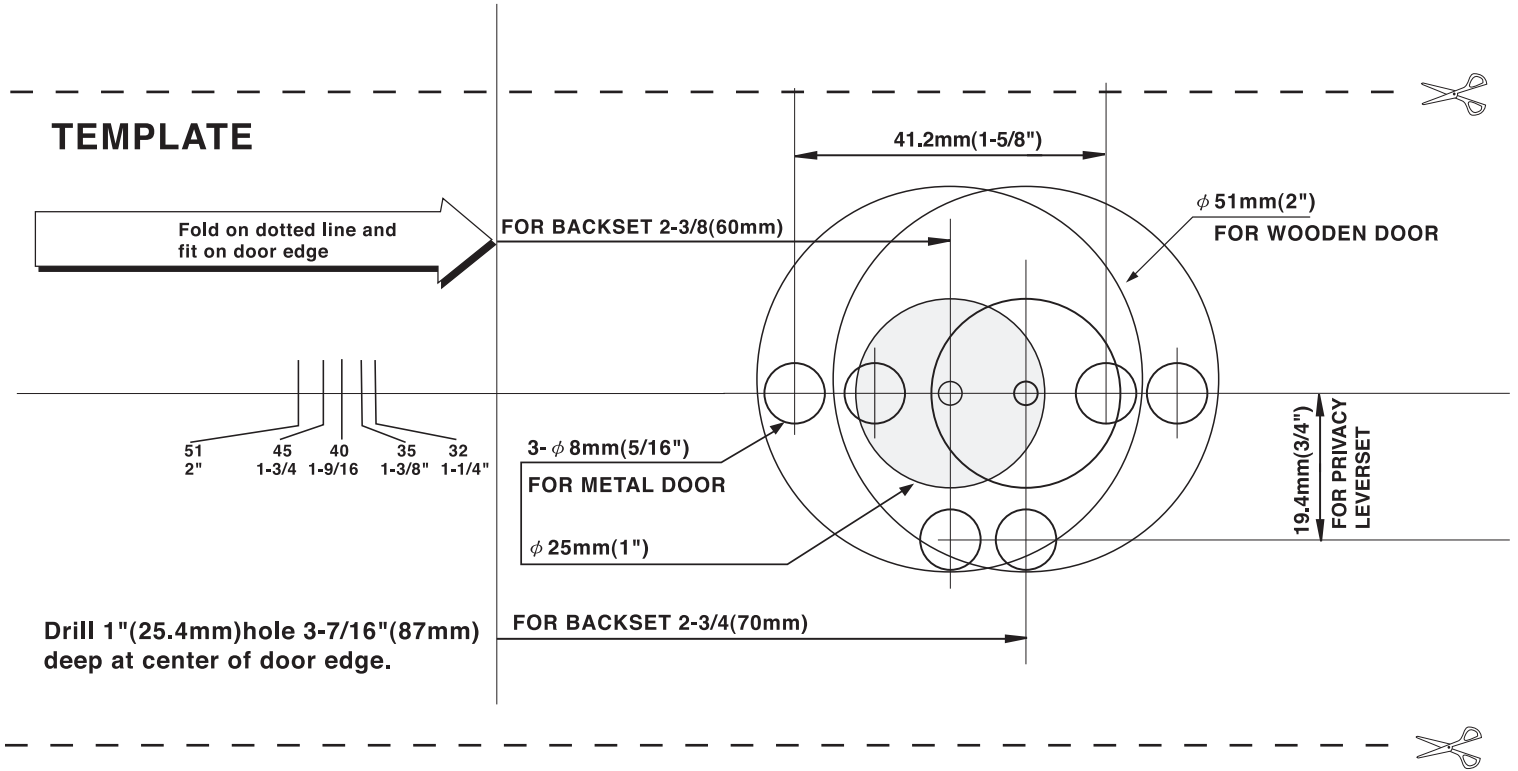

# New Door Install Template

## Model No. PAKL-01

Cut below template image and use it for new door installation

Security Hardware:  
Touchpad, Infrared Remote,  
Mechanical Door Locks

[www.ca-tec.com](http://www.ca-tec.com)

We make your life easy and safe